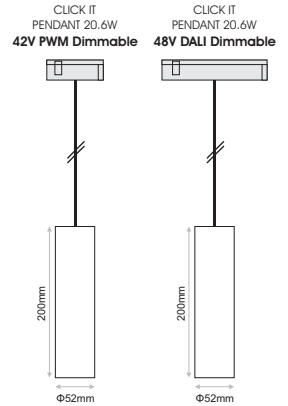

CLICK IT PENDANT 21W

- Click It PD21 is a cylindrical decorative luminaire of Click it system.
- Available in black or white colour.
- It is offered with a variety of accessories : honeycomb, line spread lens, softening lens, snoot, or half snoot.
- L90/B10 50.000h
- 3SDCM