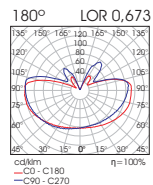

CLICK IT SPHERE PENDANT 5W

- Click It SPH PD5 is a glass frosted decorative luminaire that gives a special touch into any space.
- Available in black or white colour.
- L90/B10 50.000h
- 3SDCM

Model (LED Power)	CCT*	LED Source	Type	CRI	Beam Angle	Colour	Dimming Option
		CRI80					
CLICK IT SPHERE PENDANT 4.5W <i>(CLICK IT SPH PD5)</i>	2700K (27B)	348lm	Fixed (FX)	80 (80)	180° (180)	Black (BL) White (WH)	42V PWM Dimmable (DM)
	3000K (30B)	374lm					48V DALI Dimmable (DL)

* Available also in 4000K & 5000K upon request.

Ordering Code Example: *CLICK IT SPH PD5-30B-FX-80-180-BL-DL*