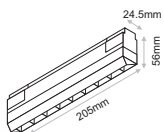

Model (LED Power)	CCT	CRI80 LED Source	CRI90 LED Source	Beam Angle	Colour	Dimming Option
CLICK IT LINEAR WASH 14W <i>(CLICK IT LW14)</i>	2700K (27C)	1250lm	1026lm	10°x48° (1048)	White (WH)	42V PWM Dimmable (DM)
	3000K (30C)	1332lm	1098lm		Black (BL)	48V DALI Dimmable (DL)
	4000K (40C)	1404lm	1250lm			
	5000K (50C)	1404lm	1250lm			

Ordering Code Example: *CLICK IT LW14-30C-80-1048-BL-DM*