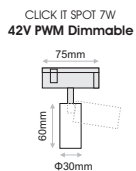

CLICK IT SPOT 7W

- Click It S7 spot is the smallest in size spot of Click It system.
- It is a miniaturized spot with a diameter of 30mm.
- It is a rotatable 320 degrees.
- Available in black or white colour.
- UGR < 21 (46°) / UGR < 14 (32°) / UGR < 17 (27°)
- L90/B10 50.000h
- 3SDCM

Model (LED Power)	CCT	LED Source	Type	CRI	Beam Angle	Colour	Dimming Option
CLICK IT SPOT 7W <i>(CLICK IT S7)</i>		<i>CR180</i> <i>CR190</i>					
	2700K (27C)	636lm 545lm	Adjustable (AD)	80 (80)	27° (27)	White (WH)	42V PWM Dimmable (DM)
	3000K (30C)	682lm 585lm		90 (90)	32° (32)	Black (BL)	48V DALI Dimmable (DL)
	4000K (40C)	736lm 630lm			46° (46)		
	5000K (50C)	736lm 630lm					

Ordering Code Example: *CLICK IT S7-30C-AD-80-32-WH-DL*