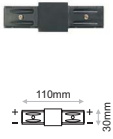

* Surface connector's electrical polarity is as shown. Possibility to change the electrical polarity to meet the geometry requirements of any space.
** CLK.066 / CLK.067 is surface track connector without power connectivity.

2x180°
CLK.058 / CLK.059