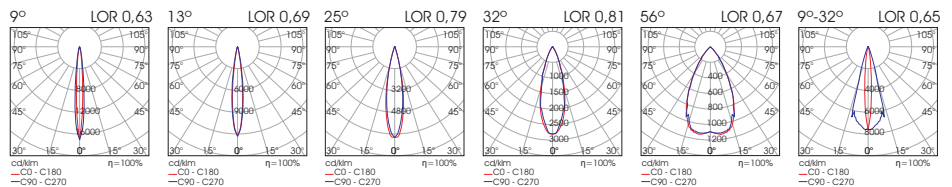

Model (LED Power)	CCT	CR180 LED Source	CR190 LED Source	Beam Angle	Colour	Dimming Option
CLICK IT LINEAR SPOT 14.9W <i>(CLICK IT LS15)</i>	2700K (27C)	1332lm	1098lm	9° (VN)	White (WH)	42V PWM Dimmable (DM)
	3000K (30C)	1404lm	1170lm	13° (NR)	Black (BL)	48V DALI Dimmable (DL)
	4000K (40C)	1476lm	1332lm	25° (MD)		
	5000K (50C)	1476lm	1332lm	32° (WD)		
				56° (VW)		
				9°-32° (AS)		
				Asymmetric		

Ordering Code Example: *CLICK IT LS15-30C-80-MD-BL-DL*