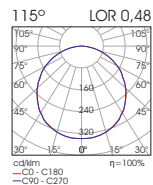

Model (LED Power)	CCT	LED Source		Type	CRI	Beam Angle	Colour	Dimming Option
		CR180	CR190					
CLICK IT AMBIENT 34.6W <i>(CLICK IT A35)</i>	2700K (27B)	5525lm	4144lm	Fixed (FX)	80 (80)	115° (115)	White (WH) Black (BL)	42V PWM Dimmable (DM) 48V DALI Dimmable (DL)
	3000K (30B)	5860lm	4395lm		90 (90)			
	4000K (40B)	6165lm	4624lm					
	5000K (50B)	6165lm	4624lm					

Ordering Code Example: CLICK IT A35-30B-FX-80-115-WH-DL