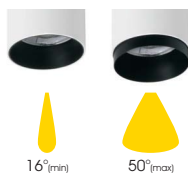

- Click It Zoom spot of Click It system is a flexible spot that allows selection of the beam angle from 16 to 50 degrees.
- It is rotatable 320 degrees.
- Available in black or white colour.
- UGR<19(50°) / UGR<12(16°)
- L90/B10 50.000h
- 3SDCM

LIGHTSOURCE BY
bridgelux

Model (LED Power)	CCT	LED Source		Beam Angle	Type	Colour	Dimming Option
CLICK IT ZOOM SPOT 12W <i>(CLICK IT ZS12)</i>	2700K (27C)	1194lm	992lm	Adjustable (1650) 16°(min)-50°(max)	Adjustable (AD)	White (WH) Black (BL)	42V PWM Dimmable (DM) 48V DALI Dimmable (DL)
	3000K (30C)	1257lm	1055lm				
	4000K (40C)	1307lm	1106lm				

Ordering Code Example: *CLICK IT ZS12-30C-80-1650-AD-WH-DL*