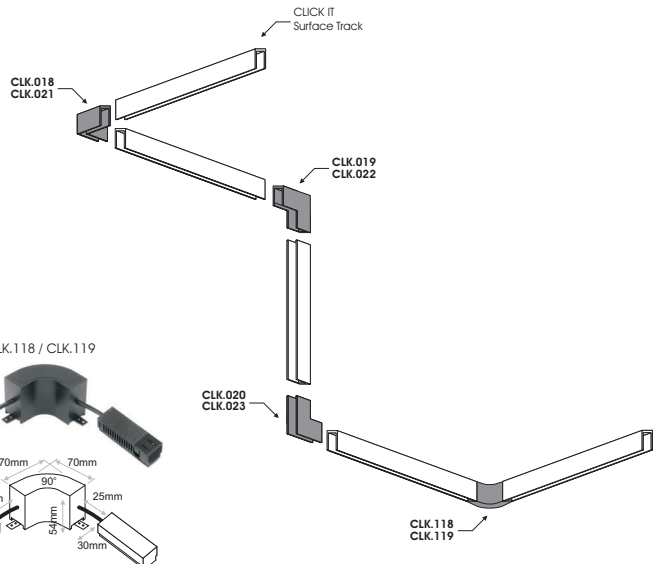

SURFACE PREFABRICATED CORNERS 90° for CLICK IT System

SURFACE

Code	Description	Colour
CLK.018	L CORNER Surface Ceiling to Ceiling	Black
CLK.021	L CORNER Surface Ceiling to Ceiling	White
CLK.019	L CORNER Surface Ceiling to Wall IN	Black
CLK.022	L CORNER Surface Ceiling to Wall IN	White
CLK.020	L CORNER Surface Ceiling to Wall OUT	Black
CLK.023	L CORNER Surface Ceiling to Wall OUT	White
CLK.118	CURVED 90° CORNER for Surface Track	Black
CLK.119	CURVED 90° CORNER for Surface Track	White