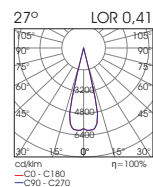

CLICK IT FRAME SPOT 13W

- Click It Zoom Frame is ideal to highlight artwork that requires a lighting frame.
- It is rotatable 320 degrees.
- Available in black or white colour.
- L90/B10 50.000h
- 3SDCM

Frame Spot

Model (LED Power)	CCT	LED Source		Type	CRI	Beam Angle	Colour	Dimming Option
		<i>CR180</i>	<i>CR190</i>					
CLICK IT FRAME SPOT 12.8W <i>(CLICK IT FR S13)</i>	2700K <i>(27C)</i>	1102lm	925lm	Adjustable <i>(AD)</i>	80 <i>(80)</i>	27° max <i>(27)</i>	White <i>(WH)</i> Black <i>(BL)</i>	42V PWM Dimmable <i>(DM)</i> 48V DALI Dimmable <i>(DL)</i>
	3000K <i>(30C)</i>	1148lm	965lm		90 <i>(90)</i>			
	4000K <i>(40C)</i>	1211lm	1015lm					
	5000K <i>(50C)</i>	1226lm	1030lm					

Ordering Code Example: *CLICK IT FR S13-30C-AD-80-27-WH-DL*