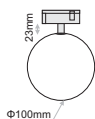

CLICK IT SPHERE SPOT 5W

- Click It SPH SP5 is a glass frosted decorative luminaire that gives a special touch into any space.
- Available in black or white colour.
- L90/B10 50.000h
- 3SDCM

LIGHTSOURCE BY
bridgelux.

Model (LED Power)	CCT*	LED Source	Type	CRI	Beam Angle	Colour	Dimming Option
		<i>CRI80</i>					
CLICK IT SPHERE SPOT 4.5W <i>(CLICK IT SPH SP5)</i>	2700K <i>(27B)</i>	348lm	Fixed <i>(FX)</i>	80 <i>(80)</i>	180° <i>(180)</i>	Black <i>(BL)</i> White <i>(WH)</i>	42V PWM Dimmable <i>(DM)</i>
	3000K <i>(30B)</i>	374lm					48V DALI Dimmable <i>(DL)</i>

* Available also in 4000K & 5000K upon request.

Ordering Code Example: *CLICK IT SPH SP5-30B-FX-80-180-BL-DL*