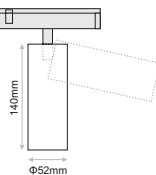

CLICK IT SPOT 22W
48V DALI Dimmable