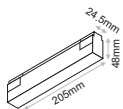

- Click It A9 spot is the smallest sized available linear ambient luminaire of Click It system.
- Available in black or white colour.
- Beam angle of 115 degrees and length of 205mm.
- L90/B10 50.000h
- 3SDCM

Model (LED Power)	CCT	LED Source		Type	CRI	Beam Angle	Colour	Dimming Option
CLICK IT AMBIENT 9.2W <i>(CLICK IT A9)</i>	2700K <i>(27B)</i>	990lm	740lm	Fixed <i>(FX)</i>	80 <i>(80)</i>	115° <i>(115)</i>	White <i>(WH)</i> Black <i>(BL)</i>	42V PWM Dimmable <i>(DM)</i> 48V DALI Dimmable <i>(DL)</i>
	3000K <i>(30B)</i>	1050lm	790lm		90 <i>(90)</i>			
	4000K <i>(40B)</i>	1110lm	830lm					
	5000K <i>(50B)</i>	1110lm	830lm					

Ordering Code Example: **CLICK IT A9-30B-FX-80-115-WH-DL**