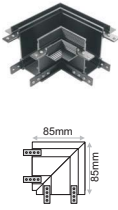

TRIMLESS

Code	Description	Colour
CLK.006	L CORNER Trimless Ceiling to Ceiling	Black
CLK.009	L CORNER Trimless Ceiling to Ceiling	White
CLK.007	L CORNER Trimless Ceiling to Wall IN	Black
CLK.010	L CORNER Trimless Ceiling to Wall IN	White
CLK.008	L CORNER Trimless Ceiling to Wall OUT	Black
CLK.011	L CORNER Trimless Ceiling to Wall OUT	White
CLK.096	T Connector Trimless	Black
CLK.097	T Connector Trimless	White
CLK.098	+ Connector Trimless	Black
CLK.099	+ Connector Trimless	White

CLK.006 / CLK.009