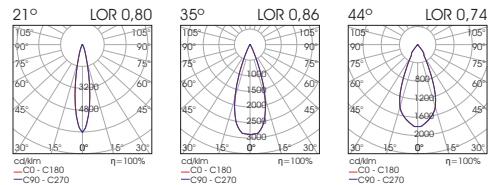

Model (LED Power)	CCT	LED Source	Type	CRI	Beam Angle	Colour	Dimming Option	Accessories	
CLICK IT SPOT 17.6W <i>(CLICK IT S18)</i>	<i>CR180</i>		Adjustable <i>(AD)</i>	80 <i>(80)</i>	21° <i>(21)</i> 35° <i>(35)</i> 44° <i>(44)</i>	White <i>(WH)</i> Black <i>(BL)</i>	42V PWM Dimmable <i>(DM)</i> 48V DALI Dimmable <i>(DL)</i>	Standard <i>(0/)</i>	
	2700K <i>(27C)</i>	1518lm						Honeycomb <i>(1/)</i>	
	3000K <i>(30C)</i>	1634lm						Line spread lens <i>(2/)</i>	
	4000K <i>(40C)</i>	1634lm						Softening lens <i>(3/)</i>	
	5000K <i>(50C)</i>	1750lm						EXTRAS	
	<i>CR90</i>							90 <i>(90)</i>	No Extras <i>(/0)</i>
	2700K <i>(27C)</i>	1140lm	Snoot Black <i>(/1)</i>						
	3000K <i>(30C)</i>	1225lm	Half Snoot Black <i>(/2)</i>						
	4000K <i>(40C)</i>	1225lm	Frosted Cover <i>(/3)</i>						
	5000K <i>(50C)</i>	1310lm	Snoot White <i>(/4)</i>						
			Half Snoot White <i>(/5)</i>						

Ordering Code Example: *CLICK IT S18-30C-AD-80-35-WH-DL-00*