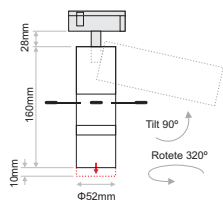

CLICK IT FRAME SPOT 13W

- Click It Zoom Frame is ideal to highlight artwork that requires a lighting frame.
- It is rotatable 320 degrees.
- Available in black or white colour.
- L90/B10 50.000h
- 3SDCM

Frame Spot

Model (LED Power)	CCT	LED Source		Type	CRI	Beam Angle	Colour	Dimming Option
		<i>CR180</i>	<i>CR190</i>					
CLICK IT FRAME SPOT 12.8W <i>(CLICK IT FR S13)</i>	2700K <i>(27C)</i>	1102lm	925lm	Adjustable <i>(AD)</i>	80 <i>(80)</i>	27° max <i>(27)</i>	White <i>(WH)</i> Black <i>(BL)</i>	42V PWM Dimmable <i>(DM)</i> 48V DALI Dimmable <i>(DL)</i>
	3000K <i>(30C)</i>	1148lm	965lm		90 <i>(90)</i>			
	4000K <i>(40C)</i>	1211lm	1015lm					
	5000K <i>(50C)</i>	1226lm	1030lm					

Ordering Code Example: *CLICK IT FR S13-30C-AD-80-27-WH-DL*