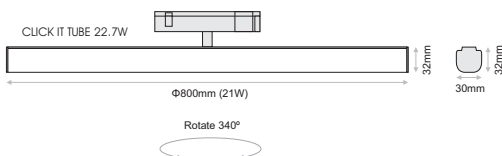

Model (LED Power)	CCT	LED Source	Type	CRI	Beam Angle	Length	Dimming Option
<i>CR90</i>							
CLICK IT TUBE 22.7W <i>(CLICK IT T23)</i>	2700K <i>(27B)</i>	1843lm	Adjustable <i>(AD)</i>	90 <i>(90)</i>	110° <i>(110)</i>	800mm <i>(800)</i>	42V PWM Dimmable <i>(DM)</i> 48V DALI Dimmable <i>(DL)</i>
	3000K <i>(30B)</i>	1976lm					
	4000K <i>(40B)</i>	2132lm					
	5000K <i>(50B)</i>	2132lm					

Ordering Code Example: *CLICK IT T23-30B-AD-90-110-800-DL*