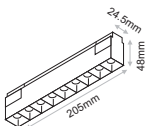

Model (LED Power)	CCT	CR180 LED Source	CR190 LED Source	Beam Angle	Colour	Dimming Option
CLICK IT LINEAR SPOT 14.9W <i>(CLICK IT LS15)</i>	2700K (27C)	1332lm	1098lm	9° (VN)	White (WH)	42V PWM Dimmable (DM)
	3000K (30C)	1404lm	1170lm	13° (NR)	Black (BL)	48V DALI Dimmable (DL)
	4000K (40C)	1476lm	1332lm	25° (MD)		
	5000K (50C)	1476lm	1332lm	32° (WD)		
				56° (VW)		
				9°-32° (AS)		
				Asymmetric		

Ordering Code Example: *CLICK IT LS15-30C-80-MD-BL-DL*