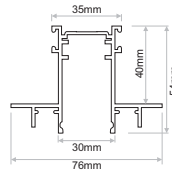

Click It **Trimless** Track

Code	Model	Length	Colour
CLK.001	Click It Trimless Track	2m	Black
CLK.002	Click It Trimless Track	3m	Black
CLK.004	Click It Trimless Track	2m	White
CLK.005	Click It Trimless Track	3m	White

Hotel Juliani, St. Julian's, Malta