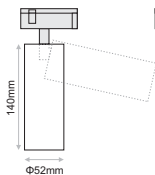

CLICK IT SPOT 22W
42V PWM Dimmable

CLICK IT SPOT 22W
48V DALI Dimmable