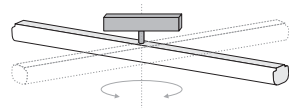

Model (LED Power)	CCT	LED Source	Type	CRI	Beam Angle	Length	Dimming Option
<i>CR90</i>							
CLICK IT TUBE 22.7W <i>(CLICK IT T23)</i>	2700K <i>(27B)</i>	1843lm	Adjustable <i>(AD)</i>	90 <i>(90)</i>	110° <i>(110)</i>	800mm <i>(800)</i>	42V PWM Dimmable <i>(DM)</i> 48V DALI Dimmable <i>(DL)</i>
	3000K <i>(30B)</i>	1976lm					
	4000K <i>(40B)</i>	2132lm					
	5000K <i>(50B)</i>	2132lm					

Ordering Code Example: *CLICK IT T23-30B-AD-90-110-800-DL*