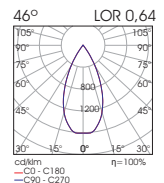

CLICK IT SPOT 7W

- Click It S7 spot is the smallest in size spot of Click It system.
- It is a miniaturized spot with a diameter of 30mm.
- It is a rotatable 320 degrees.
- Available in black or white colour.
- UGR < 21 (46°) / UGR < 14 (32°) / UGR < 17 (27°)
- L90/B10 50.000h
- 3SDCM

Model (LED Power)	CCT	LED Source	Type	CRI	Beam Angle	Colour	Dimming Option
CLICK IT SPOT 7W <i>(CLICK IT S7)</i>		<i>CR180</i> <i>CR190</i>					
	2700K (27C)	636lm 545lm	Adjustable (AD)	80 (80)	27° (27)	White (WH)	42V PWM Dimmable (DM)
	3000K (30C)	682lm 585lm		90 (90)	32° (32)	Black (BL)	48V DALI Dimmable (DL)
	4000K (40C)	736lm 630lm			46° (46)		
	5000K (50C)	736lm 630lm					

Ordering Code Example: *CLICK IT S7-30C-AD-80-32-WH-DL*