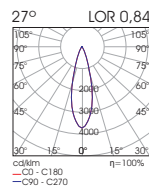

Model (LED Power)	CCT	LED Source		Beam Angle	Colour	Dimming Option
		80 (80)	90 (90)			
CLICK IT PENDANT 10W <i>(CLICK IT PD10)</i>	2700K (27C)	767lm	575lm	27° (27)	White (WH)	42V PWM Dimmable (DM)
	3000K (30C)	823lm	615lm	32° (32)	Black (BL)	48V DALI Dimmable (DL)
	4000K (40C)	888lm	710lm	46° (46)		
	5000K (50C)	888lm	710lm			

Ordering Code Example: *CLICK IT PD10-30C-80-32-WH-DL*