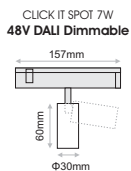

CLICK IT SPOT 7W

- Click It S7 spot is the smallest in size spot of Click It system.
- It is a miniaturized spot with a diameter of 30mm.
- It is a rotatable 320 degrees.
- Available in black or white colour.
- UGR < 21 (46°) / UGR < 14 (32°) / UGR < 17 (27°)
- L90/B10 50.000h
- 3SDCM

Model (LED Power)	CCT	LED Source	Type	CRI	Beam Angle	Colour	Dimming Option
CLICK IT SPOT 7W <i>(CLICK IT S7)</i>		<i>CR180</i> <i>CR190</i>					
	2700K (27C)	636lm 545lm	Adjustable (AD)	80 (80)	27° (27)	White (WH)	42V PWM Dimmable (DM)
	3000K (30C)	682lm 585lm		90 (90)	32° (32)	Black (BL)	48V DALI Dimmable (DL)
	4000K (40C)	736lm 630lm			46° (46)		
	5000K (50C)	736lm 630lm					

Ordering Code Example: *CLICK IT S7-30C-AD-80-32-WH-DL*