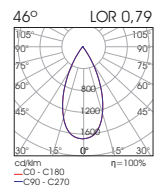

Model (LED Power)	CCT	LED Source		Beam Angle	Colour	Dimming Option
		80 (80)	90 (90)			
CLICK IT PENDANT 10W <i>(CLICK IT PD10)</i>	2700K (27C)	767lm	575lm	27° (27)	White (WH)	42V PWM Dimmable (DM)
	3000K (30C)	823lm	615lm	32° (32)	Black (BL)	48V DALI Dimmable (DL)
	4000K (40C)	888lm	710lm	46° (46)		
	5000K (50C)	888lm	710lm			

Ordering Code Example: *CLICK IT PD10-30C-80-32-WH-DL*