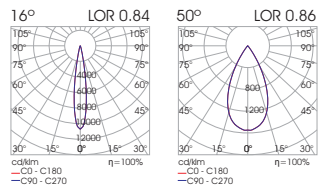

- Click It Zoom spot of Click It system is a flexible spot that allows selection of the beam angle from 16 to 50 degrees.
- It is rotatable 320 degrees.
- Available in black or white colour.
- UGR<19(50°) / UGR<12(16°)
- L90/B10 50.000h
- 3SDCM

LIGHTSOURCE BY
bridgelux

Model (LED Power)	CCT	LED Source		Beam Angle	Type	Colour	Dimming Option
CLICK IT ZOOM SPOT 12W <i>(CLICK IT ZS12)</i>	2700K (27C)	1194lm	992lm	Adjustable (1650) 16°(min)-50°(max)	Adjustable (AD)	White (WH) Black (BL)	42V PWM Dimmable (DM) 48V DALI Dimmable (DL)
	3000K (30C)	1257lm	1055lm				
	4000K (40C)	1307lm	1106lm				

Ordering Code Example: *CLICK IT ZS12-30C-80-1650-AD-WH-DL*