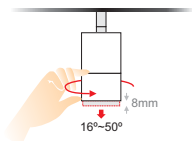

- Click It Zoom spot of Click It system is a flexible spot that allows selection of the beam angle from 16 to 50 degrees.
- It is rotatable 320 degrees.
- Available in black or white colour.
- UGR<19(50°) / UGR<12(16°)
- L90/B10 50.000h
- 3SDCM

LIGHTSOURCE BY
bridgelux

Model (LED Power)	CCT	LED Source		Beam Angle	Type	Colour	Dimming Option
CLICK IT ZOOM SPOT 12W <i>(CLICK IT ZS12)</i>	2700K (27C)	1194lm	992lm	Adjustable (1650) 16°(min)-50°(max)	Adjustable (AD)	White (WH) Black (BL)	42V PWM Dimmable (DM) 48V DALI Dimmable (DL)
	3000K (30C)	1257lm	1055lm				
	4000K (40C)	1307lm	1106lm				

Ordering Code Example: *CLICK IT ZS12-30C-80-1650-AD-WH-DL*