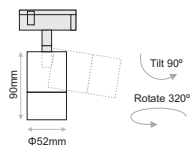

- Click It Zoom spot of Click It system is a flexible spot that allows selection of the beam angle from 16 to 50 degrees.
- It is rotatable 320 degrees.
- Available in black or white colour.
- UGR<19(50°) / UGR<12(16°)
- L90/B10 50.000h
- 3SDCM

LIGHTSOURCE BY
bridgelux

Model (LED Power)	CCT	LED Source		Beam Angle	Type	Colour	Dimming Option
CLICK IT ZOOM SPOT 12W <i>(CLICK IT ZS12)</i>	2700K (27C)	1194lm	992lm	Adjustable (1650) 16°(min)-50°(max)	Adjustable (AD)	White (WH) Black (BL)	42V PWM Dimmable (DM) 48V DALI Dimmable (DL)
	3000K (30C)	1257lm	1055lm				
	4000K (40C)	1307lm	1106lm				

Ordering Code Example: *CLICK IT ZS12-30C-80-1650-AD-WH-DL*