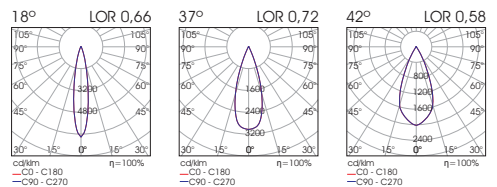

Model (LED Power)	CCT	LED Source		Beam Angle	Colour	Dimming Option	Accessories
		80 (80)	90 (90)				
CLICK IT PENDANT 20.6W <i>(CLICK IT PD21)</i>	2700K (27C)	2147lm	1610lm	18° (18)	White (WH)	42V PWM Dimmable (DM)	Standard (0:)
	3000K (30C)	2309lm	1730lm	37° (37)	Black (BL)	48V DALI Dimmable (DL)	Honeycomb (1:)
	4000K (40C)	2379lm	1785lm	42° (42)			Line spread lens (2:)
	5000K (50C)	2309lm	1730lm				Softening lens (3:)
							(XX)
							EXTRAS
							No Extras (/:0)
							Snoot Black (/:1)
							Half Snoot Black (/:2)
							Frosted Cover (/:3)
							Snoot White (/:4)
							Half Snoot White (/:5)

Ordering Code Example: *CLICK IT PD21-30C-80-37-WH-DL-00*