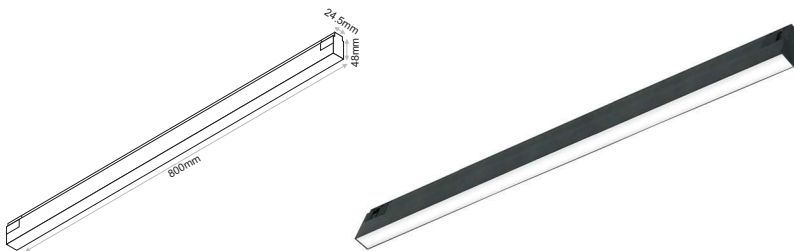

- Click It A25 spot is the larger mid-sized available linear ambient luminaire of Click It system.
- Available in black or white colour.
- Beam angle of 115 degrees and length of 800mm.
- L90/B10 50.000h
- 3SDCM

Model (LED Power)	CCT	LED Source		Type	CRI	Beam Angle	Colour	Dimming Option
CLICK IT AMBIENT 24.8W <i>(CLICK IT A25)</i>	2700K <i>(27B)</i>	3960lm	2970lm	Fixed <i>(FX)</i>	80 <i>(80)</i>	115° <i>(115)</i>	White <i>(WH)</i> Black <i>(BL)</i>	42V PWM Dimmable <i>(DM)</i> 48V DALI Dimmable <i>(DL)</i>
	3000K <i>(30B)</i>	4200lm	3150lm		90 <i>(90)</i>			
	4000K <i>(40B)</i>	4440lm	3330lm					
	5000K <i>(50B)</i>	4440lm	3330lm					

Ordering Code Example: *CLICK IT A25-30B-FX-80-115-WH-DL*