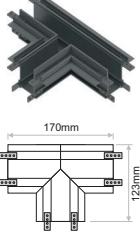

CLK.006 / CLK.009

CLK.007 / CLK.010

CLK.008 / CLK.011

CLK.096 / CLK.097

CLK.098 / CLK.099

Code	Description	Colour		
CLK.024 CLK.025	Live End with 1,5m cable Live End with 1,5m cable	Black White		
CLK.033 CLK.034	Live End with 0,6m cable Live End with 0,6m cable	Black White		
CLK.035 CLK.036	Live end no cable / straight connector Live end no cable / straight connector	Black White		
CLK.038 CLK.039	Adjustable Live Connector for track Adjustable Live Connector for track	Black White		
CLK.208 CLK.211	Driver Box 150W 42V ND Driver Box 150W 42V ND	Black White		
CLK.202 CLK.205	Driver Box 150W 42V WIRELESS (CASSAMBI) Driver Box 150W 42V WIRELESS (CASSAMBI)	Black White		
CLK.029 CLK.030	Black Cover 2m Black Cover 3m	Black Black		
CLK.103 CLK.104	White Cover 2m White Cover 3m	White White		
CLK.121	PMMA Transparent Cover for Indirect Lighting 2m	Transparent		