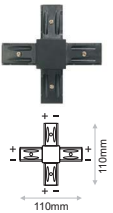

* Surface connector's electrical polarity is as shown. Possibility to change the electrical polarity to meet the geometry requirements of any space.
** CLK.066 / CLK.067 is surface track connector without power connectivity.

2x180°
CLK.058 / CLK.059

2x90°
CLK.045 / CLK.054

3x90°
CLK.060 / CLK.061

4x90°
CLK.062 / CLK.063

2x120°
CLK.064 / CLK.065

3x60°
CLK.068 / CLK.069

6x60°
CLK.066 / CLK.067

SURFACE PREFABRICATED CORNERS 90° for CLICK IT System