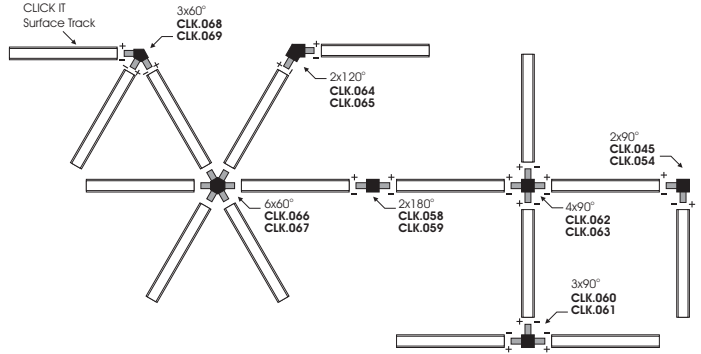

SURFACE POWER CONNECTORS for CLICK IT System

SURFACE

Code*	Description	Colour
CLK.058	2x180 Connector Surface	Black
CLK.059	2x180 Connector Surface	White
CLK.045	2x90 Connector Surface	Black
CLK.054	2x90 Connector Surface	White
CLK.060	3x90 Connector Surface	Black
CLK.061	3x90 Connector Surface	White
CLK.062	4x90 Connector Surface	Black
CLK.063	4x90 Connector Surface	White
CLK.064	2x120 Connector Surface	Black
CLK.065	2x120 Connector Surface	White
CLK.068	3x60 Connector Surface	Black
CLK.069	3x60 Connector Surface	White
CLK.066**	6x60 Connector Surface	Black
CLK.067**	6x60 Connector Surface	White