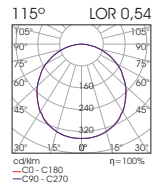

- Click It A9 spot is the smallest sized available linear ambient luminaire of Click It system.
- Available in black or white colour.
- Beam angle of 115 degrees and length of 205mm.
- L90/B10 50.000h
- 3SDCM

Model (LED Power)	CCT	LED Source		Type	CRI	Beam Angle	Colour	Dimming Option
CLICK IT AMBIENT 9.2W <i>(CLICK IT A9)</i>	2700K <i>(27B)</i>	990lm	740lm	Fixed <i>(FX)</i>	80 <i>(80)</i>	115° <i>(115)</i>	White <i>(WH)</i> Black <i>(BL)</i>	42V PWM Dimmable <i>(DM)</i> 48V DALI Dimmable <i>(DL)</i>
	3000K <i>(30B)</i>	1050lm	790lm		90 <i>(90)</i>			
	4000K <i>(40B)</i>	1110lm	830lm					
	5000K <i>(50B)</i>	1110lm	830lm					

Ordering Code Example: **CLICK IT A9-30B-FX-80-115-WH-DL**