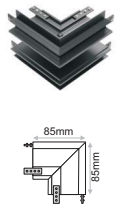

CLK.008 / CLK.011