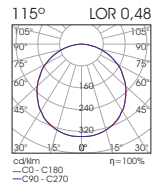

- Click It A25 spot is the larger mid-sized available linear ambient luminaire of Click It system.
- Available in black or white colour.
- Beam angle of 115 degrees and length of 800mm.
- L90/B10 50.000h
- 3SDCM

Model (LED Power)	CCT	LED Source		Type	CRI	Beam Angle	Colour	Dimming Option
CLICK IT AMBIENT 24.8W <i>(CLICK IT A25)</i>	2700K <i>(27B)</i>	3960lm	2970lm	Fixed <i>(FX)</i>	80 <i>(80)</i>	115° <i>(115)</i>	White <i>(WH)</i> Black <i>(BL)</i>	42V PWM Dimmable <i>(DM)</i> 48V DALI Dimmable <i>(DL)</i>
	3000K <i>(30B)</i>	4200lm	3150lm		90 <i>(90)</i>			
	4000K <i>(40B)</i>	4440lm	3330lm					
	5000K <i>(50B)</i>	4440lm	3330lm					

Ordering Code Example: *CLICK IT A25-30B-FX-80-115-WH-DL*