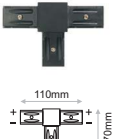

3x90°
CLK.060 / CLK.061