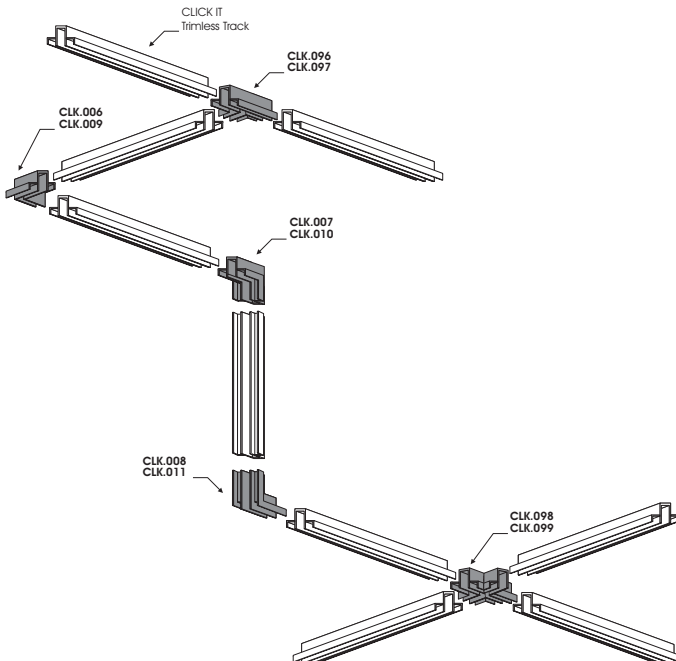

CLK.006 / CLK.009

CLK.007 / CLK.010

CLK.008 / CLK.011

CLK.096 / CLK.097

CLK.098 / CLK.099

Code	Description	Colour		
CLK.024 CLK.025	Live End with 1,5m cable Live End with 1,5m cable	Black White		
CLK.033 CLK.034	Live End with 0,6m cable Live End with 0,6m cable	Black White		
CLK.035 CLK.036	Live end no cable / straight connector Live end no cable / straight connector	Black White		
CLK.038 CLK.039	Adjustable Live Connector for track Adjustable Live Connector for track	Black White		
CLK.208 CLK.211	Driver Box 150W 42V ND Driver Box 150W 42V ND	Black White		
CLK.202 CLK.205	Driver Box 150W 42V WIRELESS (CASSAMBI) Driver Box 150W 42V WIRELESS (CASSAMBI)	Black White		
CLK.029 CLK.030	Black Cover 2m Black Cover 3m	Black Black		
CLK.103 CLK.104	White Cover 2m White Cover 3m	White White		
CLK.121	PMMA Transparent Cover for Indirect Lighting 2m	Transparent		

CLICK IT SPOT 22W

- Click It S22 spot is the highest sized spot of Click It system.
- It is rotatable 320 degrees.
- Available in black or white colour.
- It is offered with a variety of accessories : honeycomb, line spread lens, softening lens, snoot, or half snoot
- UGR < 19(42°) / UGR < 15(35°) / UGR < 17(22°)
- L90/B10 50.000h
- 3SDCM