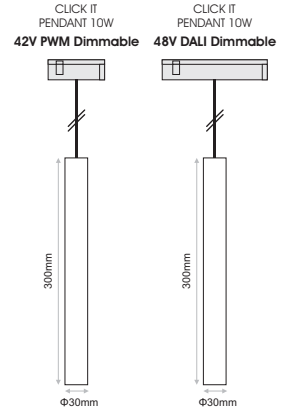

- Click It PD10 is a small sized cylindrical decorative luminaire of Click it system.
- Available in black or white colour.
- UGR<22(46°) / UGR<18(32°) / UGR<18(27°)
- L90/B10 50.000h
- 3SDCM

Model (LED Power)	CCT	LED Source		Beam Angle	Colour	Dimming Option
		80 (80)	90 (90)			
CLICK IT PENDANT 10W <i>(CLICK IT PD10)</i>	2700K (27C)	767lm	575lm	27° (27)	White (WH)	42V PWM Dimmable (DM)
	3000K (30C)	823lm	615lm	32° (32)	Black (BL)	48V DALI Dimmable (DL)
	4000K (40C)	888lm	710lm	46° (46)		
	5000K (50C)	888lm	710lm			

Ordering Code Example: *CLICK IT PD10-30C-80-32-WH-DL*