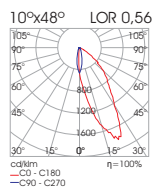

Model (LED Power)	CCT	CRI80 LED Source	CRI90 LED Source	Beam Angle	Colour	Dimming Option
CLICK IT LINEAR WASH 14W <i>(CLICK IT LW14)</i>	2700K (27C)	1250lm	1026lm	10°x48° (1048)	White (WH)	42V PWM Dimmable (DM)
	3000K (30C)	1332lm	1098lm		Black (BL)	48V DALI Dimmable (DL)
	4000K (40C)	1404lm	1250lm			
	5000K (50C)	1404lm	1250lm			

Ordering Code Example: *CLICK IT LW14-30C-80-1048-BL-DM*