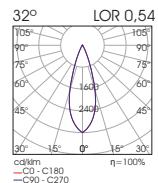

CLICK IT SPOT 7W

- Click It S7 spot is the smallest in size spot of Click It system.
- It is a miniaturized spot with a diameter of 30mm.
- It is a rotatable 320 degrees.
- Available in black or white colour.
- UGR < 21 (46°) / UGR < 14 (32°) / UGR < 17 (27°)
- L90/B10 50.000h
- 3SDCM

Model (LED Power)	CCT	LED Source	Type	CRI	Beam Angle	Colour	Dimming Option
CLICK IT SPOT 7W <i>(CLICK IT S7)</i>		<i>CR180</i> <i>CR190</i>					
	2700K (27C)	636lm 545lm	Adjustable (AD)	80 (80)	27° (27)	White (WH)	42V PWM Dimmable (DM)
	3000K (30C)	682lm 585lm		90 (90)	32° (32)	Black (BL)	48V DALI Dimmable (DL)
	4000K (40C)	736lm 630lm			46° (46)		
	5000K (50C)	736lm 630lm					

Ordering Code Example: *CLICK IT S7-30C-AD-80-32-WH-DL*