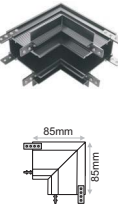

CLK.007 / CLK.010