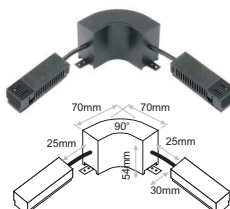

CLK.018 / CLK.021

CLK.019 / CLK.022

CLK.020 / CLK.023

CLK.118 / CLK.119

TRIMLESS

Code	Description	Colour
CLK.006	L CORNER Trimless Ceiling to Ceiling	Black
CLK.009	L CORNER Trimless Ceiling to Ceiling	White
CLK.007	L CORNER Trimless Ceiling to Wall IN	Black
CLK.010	L CORNER Trimless Ceiling to Wall IN	White
CLK.008	L CORNER Trimless Ceiling to Wall OUT	Black
CLK.011	L CORNER Trimless Ceiling to Wall OUT	White
CLK.096	T Connector Trimless	Black
CLK.097	T Connector Trimless	White
CLK.098	+ Connector Trimless	Black
CLK.099	+ Connector Trimless	White