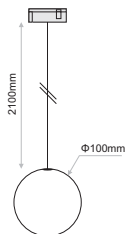

CLICK IT SPHERE PENDANT 5W

- Click It SPH PD5 is a glass frosted decorative luminaire that gives a special touch into any space.
- Available in black or white colour.
- L90/B10 50.000h
- 3SDCM

Model (LED Power)	CCT*	LED Source	Type	CRI	Beam Angle	Colour	Dimming Option
		CRI80					
CLICK IT SPHERE PENDANT 4.5W <i>(CLICK IT SPH PD5)</i>	2700K (27B)	348lm	Fixed (FX)	80 (80)	180° (180)	Black (BL) White (WH)	42V PWM Dimmable (DM)
	3000K (30B)	374lm					48V DALI Dimmable (DL)

* Available also in 4000K & 5000K upon request.

Ordering Code Example: *CLICK IT SPH PD5-30B-FX-80-180-BL-DL*