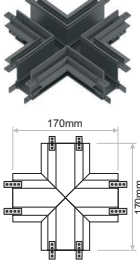

CLK.006 / CLK.009

CLK.007 / CLK.010

CLK.008 / CLK.011

CLK.096 / CLK.097

CLK.098 / CLK.099

Code	Description	Colour		
CLK.024 CLK.025	Live End with 1,5m cable Live End with 1,5m cable	Black White		
CLK.033 CLK.034	Live End with 0,6m cable Live End with 0,6m cable	Black White		
CLK.035 CLK.036	Live end no cable / straight connector Live end no cable / straight connector	Black White		
CLK.038 CLK.039	Adjustable Live Connector for track Adjustable Live Connector for track	Black White		
CLK.208 CLK.211	Driver Box 150W 42V ND Driver Box 150W 42V ND	Black White		
CLK.202 CLK.205	Driver Box 150W 42V WIRELESS (CASSAMBI) Driver Box 150W 42V WIRELESS (CASSAMBI)	Black White		
CLK.029 CLK.030	Black Cover 2m Black Cover 3m	Black Black		
CLK.103 CLK.104	White Cover 2m White Cover 3m	White White		
CLK.121	PMMA Transparent Cover for Indirect Lighting 2m	Transparent		