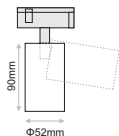

CLICK IT SPOT 18W
42V PWM Dimmable