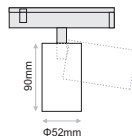

CLICK IT SPOT 18W
48V DALI Dimmable