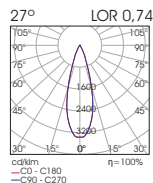

CLICK IT SPOT 7W

- Click It S7 spot is the smallest in size spot of Click It system.
- It is a miniaturized spot with a diameter of 30mm.
- It is a rotatable 320 degrees.
- Available in black or white colour.
- UGR < 21 (46°) / UGR < 14 (32°) / UGR < 17 (27°)
- L90/B10 50.000h
- 3SDCM

Model (LED Power)	CCT	LED Source	Type	CRI	Beam Angle	Colour	Dimming Option
CLICK IT SPOT 7W <i>(CLICK IT S7)</i>		<i>CR180</i> <i>CR190</i>					
	2700K (27C)	636lm 545lm	Adjustable (AD)	80 (80)	27° (27)	White (WH)	42V PWM Dimmable (DM)
	3000K (30C)	682lm 585lm		90 (90)	32° (32)	Black (BL)	48V DALI Dimmable (DL)
	4000K (40C)	736lm 630lm			46° (46)		
	5000K (50C)	736lm 630lm					

Ordering Code Example: *CLICK IT S7-30C-AD-80-32-WH-DL*