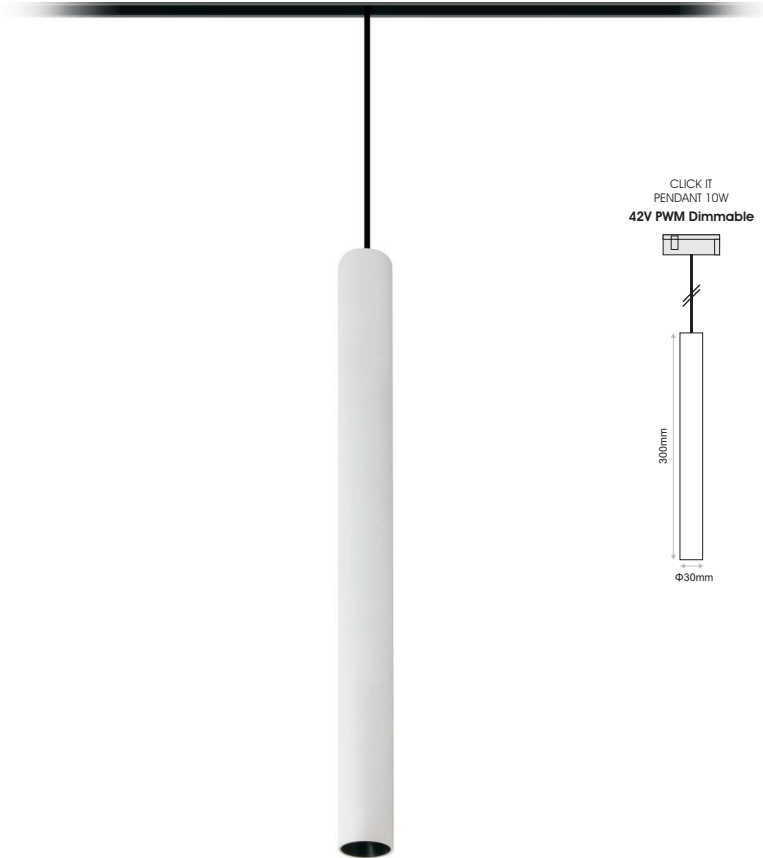

Ordering Code Example: *CLICK IT T23-30B-AD-90-110-800-DL*

CLICK IT PENDANT 21W

- Click It PD21 is a cylindrical decorative luminaire of Click it system.
- Available in black or white colour.
- It is offered with a variety of accessories : honeycomb, line spread lens, softening lens, snoot, or half snoot.
- L90/B10 50.000h
- 3SDCM

Model (LED Power)	CCT	LED Source		Beam Angle	Colour	Dimming Option	Accessories
		80 (80)	90 (90)				
CLICK IT PENDANT 20.6W <i>(CLICK IT PD21)</i>	2700K (27C)	2147lm	1610lm	18° (18)	White (WH)	42V PWM Dimmable (DM)	Standard (0:)
	3000K (30C)	2309lm	1730lm	37° (37)	Black (BL)	48V DALI Dimmable (DL)	Honeycomb (1:)
	4000K (40C)	2379lm	1785lm	42° (42)			Line spread lens (2:)
	5000K (50C)	2309lm	1730lm				Softening lens (3:)
							(XX)
							EXTRAS
							No Extras (/:0)
							Snoot Black (/:1)
							Half Snoot Black (/:2)
							Frosted Cover (/:3)
							Snoot White (/:4)
							Half Snoot White (/:5)

Ordering Code Example: *CLICK IT PD21-30C-80-37-WH-DL-00*

- Click It PD10 is a small sized cylindrical decorative luminaire of Click it system.
- Available in black or white colour.
- UGR<22(46°) / UGR<18(32°) / UGR<18(27°)
- L90/B10 50.000h
- 3SDCM