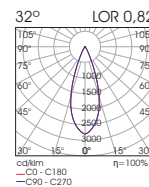

Model (LED Power)	CCT	LED Source		Beam Angle	Colour	Dimming Option
		80 (80)	90 (90)			
CLICK IT PENDANT 10W <i>(CLICK IT PD10)</i>	2700K (27C)	767lm	575lm	27° (27)	White (WH)	42V PWM Dimmable (DM)
	3000K (30C)	823lm	615lm	32° (32)	Black (BL)	48V DALI Dimmable (DL)
	4000K (40C)	888lm	710lm	46° (46)		
	5000K (50C)	888lm	710lm			

Ordering Code Example: *CLICK IT PD10-30C-80-32-WH-DL*