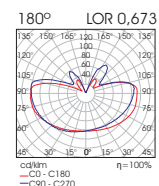

LIGHTSOURCE BY
bridgelux.

Model (LED Power)	CCT*	LED Source	Type	CRI	Beam Angle	Colour	Dimming Option
		<i>CRI80</i>					
CLICK IT SPHERE SPOT 4.5W <i>(CLICK IT SPH SP5)</i>	2700K <i>(27B)</i>	348lm	Fixed <i>(FX)</i>	80 <i>(80)</i>	180° <i>(180)</i>	Black <i>(BL)</i> White <i>(WH)</i>	42V PWM Dimmable <i>(DM)</i>
	3000K <i>(30B)</i>	374lm					48V DALI Dimmable <i>(DL)</i>

* Available also in 4000K & 5000K upon request.

Ordering Code Example: *CLICK IT SPH SP5-30B-FX-80-180-BL-DL*