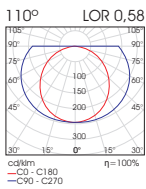

CLICK IT TUBE 30W

- Click It T30 is the large sized linear tube of Click it system.
- It is rotatable 340degree creating an interesting pattern.
- Available in black or white colour.
- With a length of 1200mm.
- L90/B10 50.000h
- 3SDCM

LIGHTSOURCE BY
bridgelux

Model (LED Power)	CCT	LED Source	Type	CRI	Beam Angle	Length	Dimming Option
		CRI90					
CLICK IT TUBE 30.1W <i>(CLICK IT T30)</i>	2700K <i>(27B)</i>	3189lm	Adjustable <i>(AD)</i>	90 <i>(90)</i>	110° <i>(110)</i>	1200mm <i>(1200)</i>	42V PWM Dimmable <i>(DM)</i> 48V DALI Dimmable <i>(DL)</i>
	3000K <i>(30B)</i>	3420lm					
	4000K <i>(40B)</i>	3690lm					
	5000K <i>(50B)</i>	3690lm					

Ordering Code Example: *CLICK IT T30-30B-AD-90-110-1200-DL*