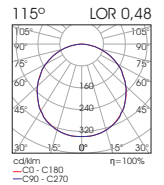

CLICK IT AMBIENT 12W

- Click It A25 spot is the smaller mid-sized available linear ambient luminaire of Click It system.
- Available in black or white colour.
- Beam angle of 115 degrees and length of 407mm.
- L90/B10 50.000h
- 3SDCM

LIGHTSOURCE BY
bridgelux.

Model (LED Power)	CCT	LED Source		Type	CRI	Beam Angle	Colour	Dimming Option
CLICK IT AMBIENT 12.4W <i>(CLICK IT A12)</i>	2700K <i>(27B)</i>	CR180	CR90	Fixed <i>(FX)</i>	80 <i>(80)</i>	115° <i>(115)</i>	White <i>(WH)</i> Black <i>(BL)</i>	42V PWM Dimmable <i>(DM)</i> 48V DALI Dimmable <i>(DL)</i>
	3000K <i>(30B)</i>	1980lm	1485lm		90 <i>(90)</i>			
	4000K <i>(40B)</i>	2100lm	1575lm					
	5000K <i>(50B)</i>	2220lm	1665lm					

Ordering Code Example: *CLICK IT A12-30B-FX-80-115-WH-DL*