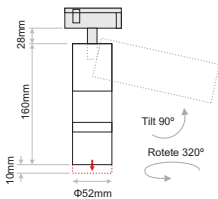

- Click It Zoom Gobo is suitable for applications where a logo, a photo or any other custom projection is required.
- Gobo material: glass
- It is rotatable 320 degrees.
- Available in black or white colour.
- L90/B10 50.000h
- 3SDCM

Gobo Spot

Model (LED Power)	CCT	LED Source		Type	CRI	Beam Angle	Colour	Dimming Option
		<i>CR180</i>	<i>CR190</i>					
CLICK IT GOBO SPOT 12.8W <i>(CLICK IT GB S13)</i>	2700K <i>(27C)</i>	1102lm	925lm	Adjustable <i>(AD)</i>	80 <i>(80)</i>	27° max <i>(27)</i>	White <i>(WH)</i>	42V PWM Dimmable <i>(DM)</i> 48V DALI Dimmable <i>(DL)</i>
	3000K <i>(30C)</i>	1148lm	965lm		90 <i>(90)</i>		Black <i>(BL)</i>	
	4000K <i>(40C)</i>	1211lm	1015lm					
	5000K <i>(50C)</i>	1226lm	1030lm					

Ordering Code Example: *CLICK IT GB S13-30C-AD-80-WH-DL*