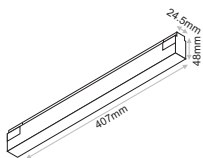

CLICK IT AMBIENT 12W

- Click It A25 spot is the smaller mid-sized available linear ambient luminaire of Click It system.
- Available in black or white colour.
- Beam angle of 115 degrees and length of 407mm.
- L90/B10 50.000h
- 3SDCM

LIGHTSOURCE BY
bridgelux.

Model (LED Power)	CCT	LED Source		Type	CRI	Beam Angle	Colour	Dimming Option
CLICK IT AMBIENT 12.4W <i>(CLICK IT A12)</i>	2700K <i>(27B)</i>	CR180	CR90	Fixed <i>(FX)</i>	80 <i>(80)</i>	115° <i>(115)</i>	White <i>(WH)</i> Black <i>(BL)</i>	42V PWM Dimmable <i>(DM)</i> 48V DALI Dimmable <i>(DL)</i>
	3000K <i>(30B)</i>	1980lm	1485lm		90 <i>(90)</i>			
	4000K <i>(40B)</i>	2100lm	1575lm					
	5000K <i>(50B)</i>	2220lm	1665lm					

Ordering Code Example: *CLICK IT A12-30B-FX-80-115-WH-DL*