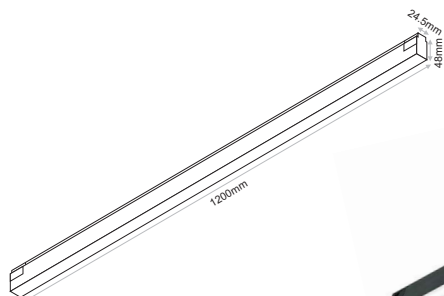

Model (LED Power)	CCT	LED Source		Type	CRI	Beam Angle	Colour	Dimming Option
		CR180	CR190					
CLICK IT AMBIENT 34.6W <i>(CLICK IT A35)</i>	2700K (27B)	5525lm	4144lm	Fixed (FX)	80 (80)	115° (115)	White (WH) Black (BL)	42V PWM Dimmable (DM) 48V DALI Dimmable (DL)
	3000K (30B)	5860lm	4395lm		90 (90)			
	4000K (40B)	6165lm	4624lm					
	5000K (50B)	6165lm	4624lm					

Ordering Code Example: CLICK IT A35-30B-FX-80-115-WH-DL