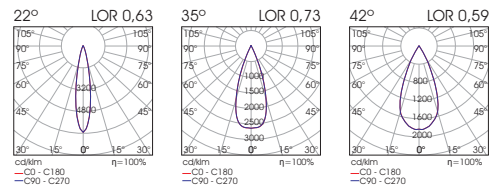

CLICK IT SPOT 22W

- Click It S22 spot is the highest sized spot of Click It system.
- It is rotatable 320 degrees.
- Available in black or white colour.
- It is offered with a variety of accessories : honeycomb, line spread lens, softening lens, snoot, or half snoot
- UGR < 19(42°) / UGR < 15(35°) / UGR < 17(22°)
- L90/B10 50.000h
- 3SDCM

Model (LED Power)	CCT	LED Source	Type	CRI	Beam Angle	Colour	Dimming Option	Accessories	
CLICK IT SPOT 22.3W <i>(CLICK IT S22)</i>	<i>CR180</i>		Adjustable <i>(AD)</i>	80 <i>(80)</i>	22° <i>(22)</i>	White <i>(WH)</i>	42V PWM Dimmable <i>(DM)</i>	Standard <i>(0/)</i> Honeycomb <i>(1/)</i> Line spread lens <i>(2/)</i> Softening lens <i>(3/)</i> ↓ (X/X) ↑ EXTRAS No Extras <i>(/0)</i> Snoot Black <i>(/1)</i> Half Snoot Black <i>(/2)</i> Frosted Cover <i>(/3)</i> Snoot White <i>(/4)</i> Half Snoot White <i>(/5)</i>	
	3000K <i>(30C)</i>	2465lm			35° <i>(35)</i>	Black <i>(BL)</i>	48V DALI Dimmable <i>(DL)</i>		
	4000K <i>(40C)</i>	2837lm			42° <i>(42)</i>				
	5000K <i>(50C)</i>	2651lm							
	<i>CR190</i>		90 <i>(90)</i>	2700K <i>(27C)</i>	1850lm				
	3000K <i>(30C)</i>	1901lm							
4000K <i>(40C)</i>	2125lm								
5000K <i>(50C)</i>	1985lm								

Ordering Code Example: *CLICK IT S22-30C-AD-80-35-WH-DL-00*