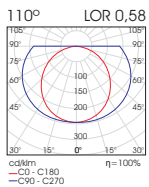

Model (LED Power)	CCT	LED Source	Type	CRI	Beam Angle	Length	Dimming Option
<i>CR90</i>							
CLICK IT TUBE 22.7W <i>(CLICK IT T23)</i>	2700K <i>(27B)</i>	1843lm	Adjustable <i>(AD)</i>	90 <i>(90)</i>	110° <i>(110)</i>	800mm <i>(800)</i>	42V PWM Dimmable <i>(DM)</i> 48V DALI Dimmable <i>(DL)</i>
	3000K <i>(30B)</i>	1976lm					
	4000K <i>(40B)</i>	2132lm					
	5000K <i>(50B)</i>	2132lm					

Ordering Code Example: *CLICK IT T23-30B-AD-90-110-800-DL*